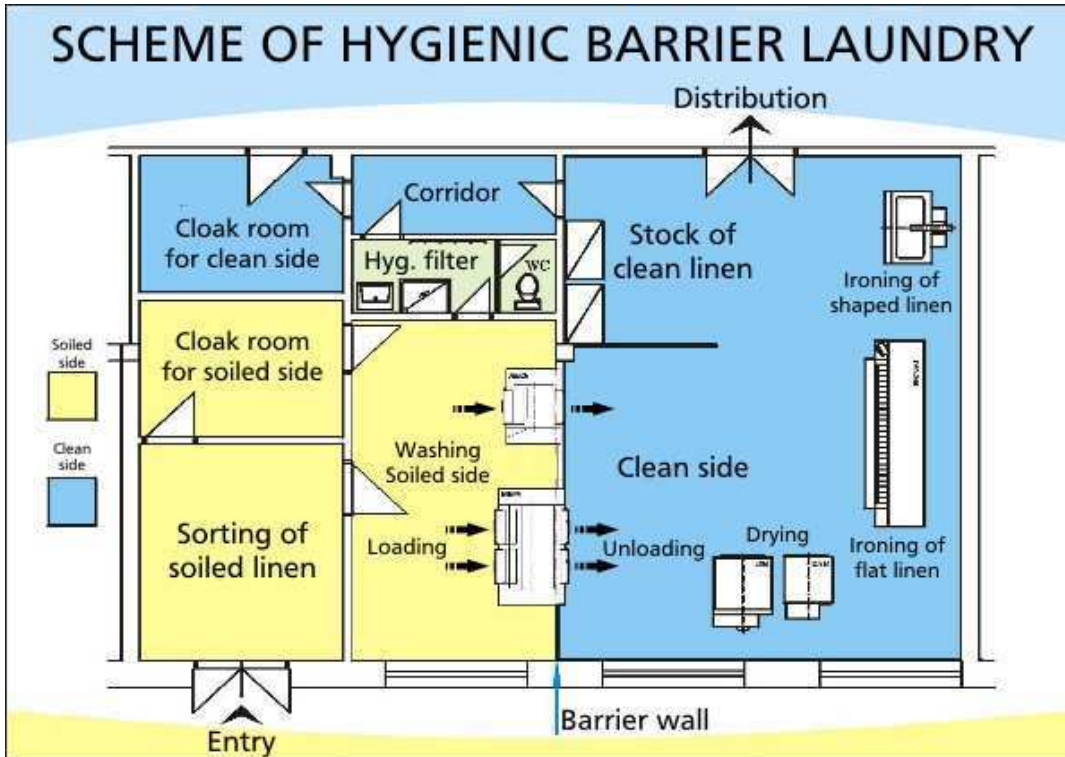

Commercial Equipment

Medical Barrier Concept

Maxiwash Medical Barrier Washer

The latest in infection control for commercial laundries

16kg to 180kg capacities

MAXIWASH
Washer/Extractors

Huebsch
Dryers

STIRMAC S.R.L.
Ironing Equipment